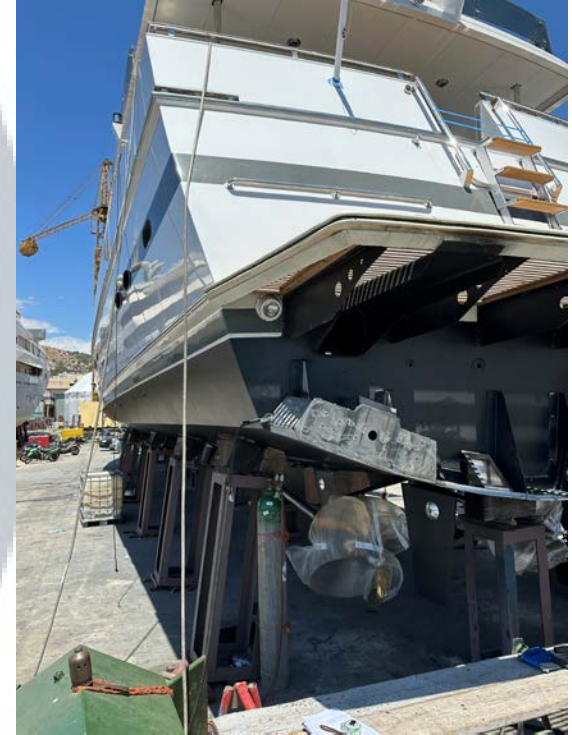

Your partner for your new lifestyle

- Ⓢ Bringing your Vision from the sketchbook to the sea.
- Ⓢ 1st Step: Specification preparation – understanding Client's Vision for the Yacht.
- Ⓢ 2nd step: Preliminary design, machinery selection & 3D modelling – a fully detailed 3D rendering of Client's Vision.
- Ⓢ 3rd step: Production design – reflecting the Vision in construction drawings & material list.
- Ⓢ 4th step: Construction supervision – monitor the realization of the Vision to meet the highest quality standards.
- Ⓢ 5th step: Delivery – no longer just a vision, the Yacht is subjected to trials, ensuring the proper vessel & system operation.

REFIT

A breath of fresh air to your adventure

Ⓜ Machinery and outfittings modifications.

Engine refit sailing yacht

Piping system for 60m yacht

REFIT

A breath of fresh air to your adventure

- ④ Performance evaluation.
- ④ Stability assessment.
- ④ Stabilizers installation.
- ④ Major refits:
 - ④ Conversions
 - ④ Lengthening

Stabilizer installation on a
29.6m yacht

Performance evaluation of
a catamaran sailing yacht

MARINE SURVEYS

Maintaining your dream

- ④ Condition survey.
- ④ 3D laser scanning.
- ④ Ultrasonic thickness measurement (for steel & composite structures).
- ④ Non-destructive testing.
- ④ Inclining experiment.