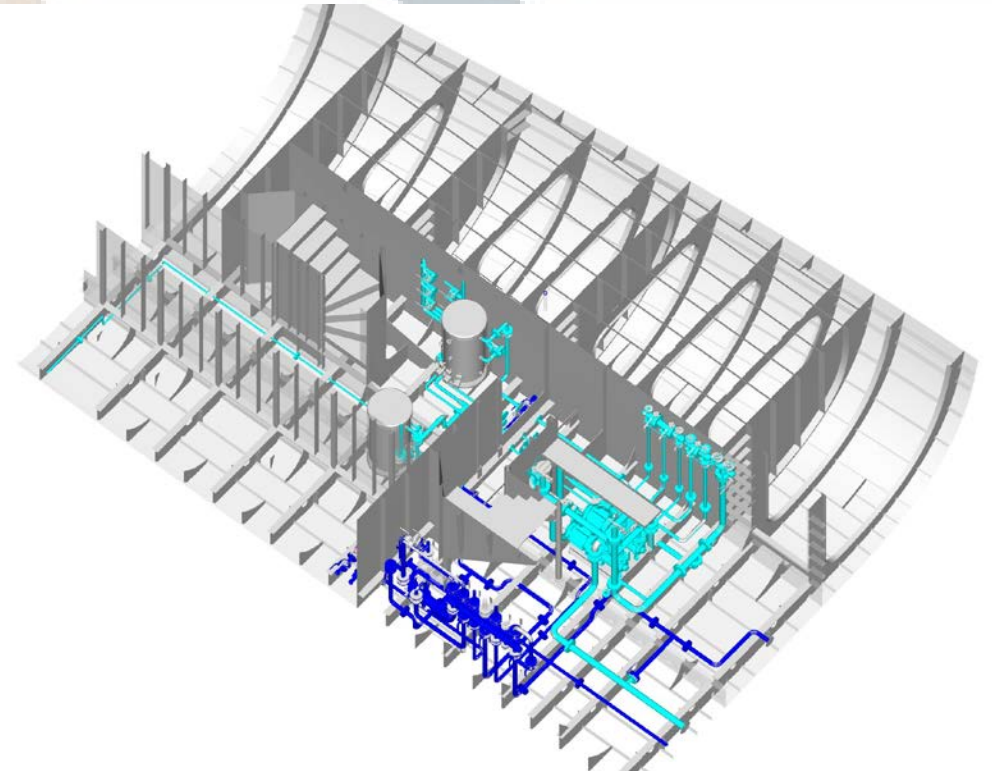

Your partner for your new lifestyle

- Ⓢ Bringing your Vision from the sketchbook to the sea.
- Ⓢ 1st Step: Specification preparation – understanding Client's Vision for the Yacht.
- Ⓢ 2nd step: Preliminary design, machinery selection & 3D modelling – a fully detailed 3D rendering of Client's Vision.
- Ⓢ 3rd step: Production design – reflecting the Vision in construction drawings & material list.
- Ⓢ 4th step: Construction supervision – monitor the realization of the Vision to meet the highest quality standards.
- Ⓢ 5th step: Delivery – no longer just a vision, the Yacht is subjected to trials, ensuring the proper vessel & system operation.

REFIT

A breath of fresh air to your adventure

Ⓜ Machinery and outfittings modifications.

Engine refit sailing yacht

Piping system for 60m yacht

REFIT

A breath of fresh air to your adventure

- ④ Performance evaluation.
- ④ Stability assessment.
- ④ Stabilizers installation.
- ④ Major refits:
 - ④ Conversions
 - ④ Lengthening

Stabilizer installation on a
29.6m yacht

Performance evaluation of
a catamaran sailing yacht

MARINE SURVEYS

Maintaining your dream

- ④ Condition survey.
- ④ 3D laser scanning.
- ④ Ultrasonic thickness measurement (for steel & composite structures).
- ④ Non-destructive testing.
- ④ Inclining experiment.