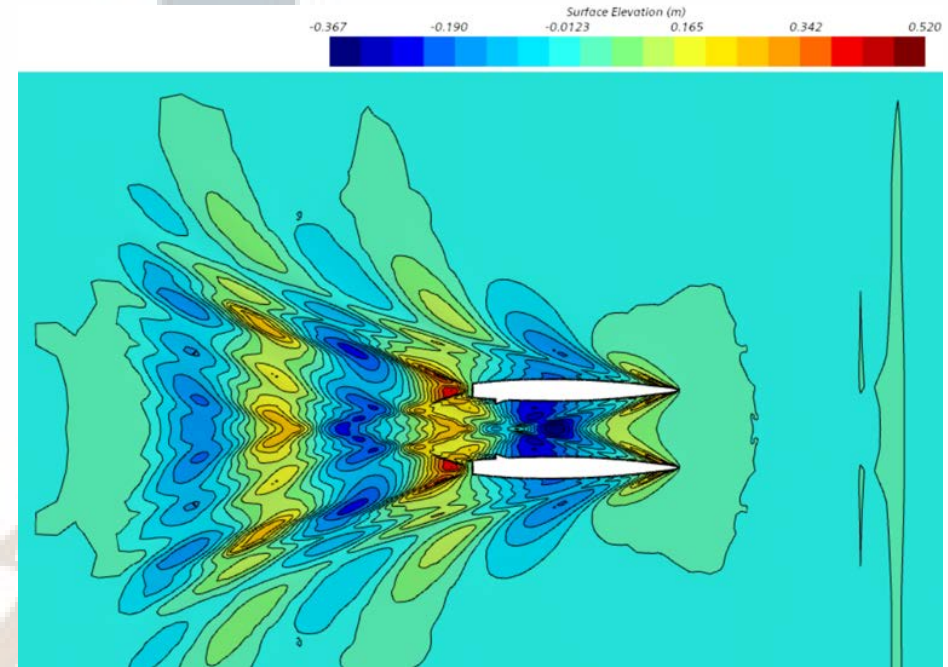

REFIT

A breath of fresh air to your adventure

Ⓜ Machinery and outfittings modifications.

Engine refit sailing yacht

Piping system for 60m yacht

REFIT

A breath of fresh air to your adventure

- ④ Performance evaluation.
- ④ Stability assessment.
- ④ Stabilizers installation.
- ④ Major refits:
 - ④ Conversions
 - ④ Lengthening

Stabilizer installation on a
29.6m yacht

Performance evaluation of
a catamaran sailing yacht

MARINE SURVEYS

Maintaining your dream

- ④ Condition survey.
- ④ 3D laser scanning.
- ④ Ultrasonic thickness measurement (for steel & composite structures).
- ④ Non-destructive testing.
- ④ Inclining experiment.