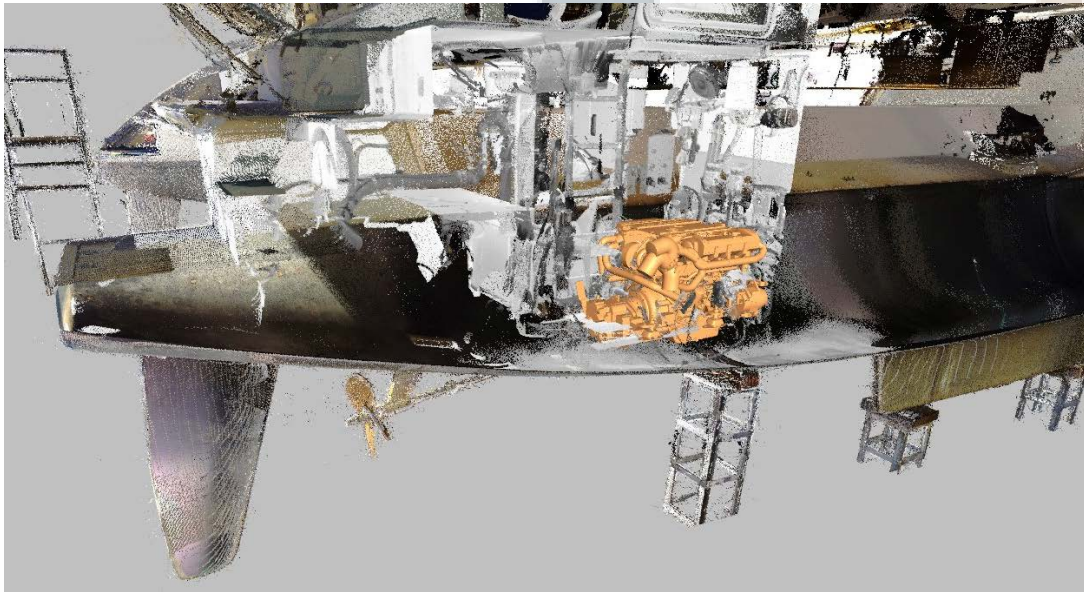

REFIT

A breath of fresh air to your adventure

Ⓜ Machinery and outfittings modifications.

Engine refit sailing yacht